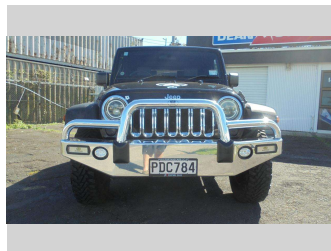

2008 Jeep Wrangler

Purchase Price **\$27,995**
Includes GST, Registration & Licensing

Finance may be available on this vehicle. Ask one of our friendly staff for more information.

Gain peace of mind with Mechanical Breakdown Insurance. **Ask us how.**

Top features
None Listed

Body Style
Station Wagon

Odometer
94,946 km

Engine
3780 cc, Internal Combustion

Fuel Type
Petrol

Transmission
Automatic, 4WD

Wheels
-

VIN
1J8FE24127L163874

Interior
-

Safety
-

Reg No.
PDC784

Ext Colour
Black

History
Ex-Overseas, 3 owners

Seats
4 seats

CO2 Emissions
-

Energy Economy
-