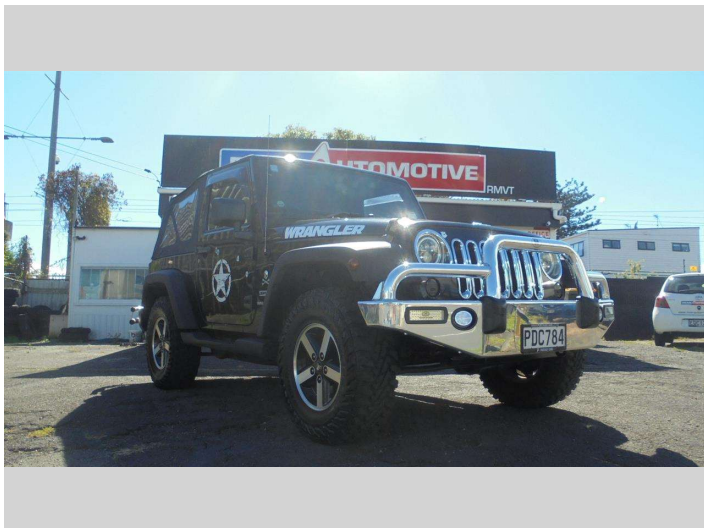

2008 Jeep Wrangler

Purchase Price **\$27,995**
Includes GST, Registration & Licensing

Finance may be available on this vehicle. Ask one of our friendly staff for more information.

Gain peace of mind with Mechanical Breakdown Insurance. **Ask us how.**

Top features
None Listed

Body Style
Station Wagon

Odometer
94,946 km

Engine
3780 cc, Internal Combustion

Fuel Type
Petrol

Transmission
Automatic, 4WD

Wheels
-

VIN
1J8FE24127L163874

Interior
-

Safety
-

Reg No.
PDC784

Ext Colour
Black

History
Ex-Overseas, 3 owners

Seats
4 seats

CO2 Emissions
-

Energy Economy
-